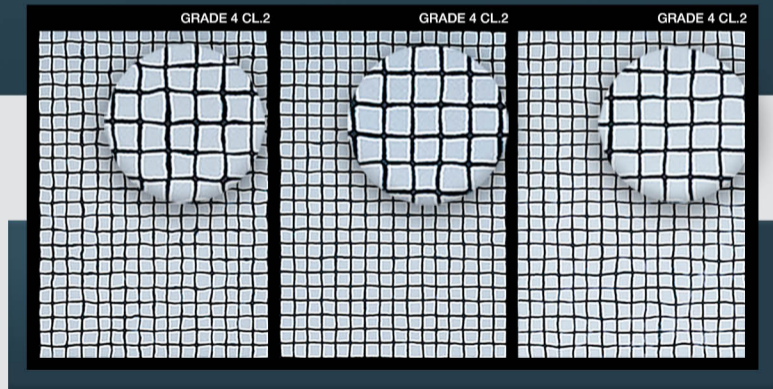

Perfectly
glossy surface
AMK-MB-009,09/2010

Scratch
resistance
TopX1800

Ready
to use

LUXEFORM ACRYL, AS COMPARED TO PRODUCTS BY OTHER MANUFACTURERS

EUROPEAN GLOSS QUALITY STANDARD EN 17214

Anti-fingerprint