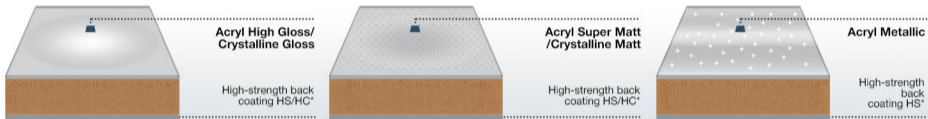

PANELS MANUFACTURING OPTIONS

*HS is a high-strength Acryl black- or white-colour back coating, depending on the top coating colour.

*HC is a high-strength Crystalline back coating that matches the top coating colour.