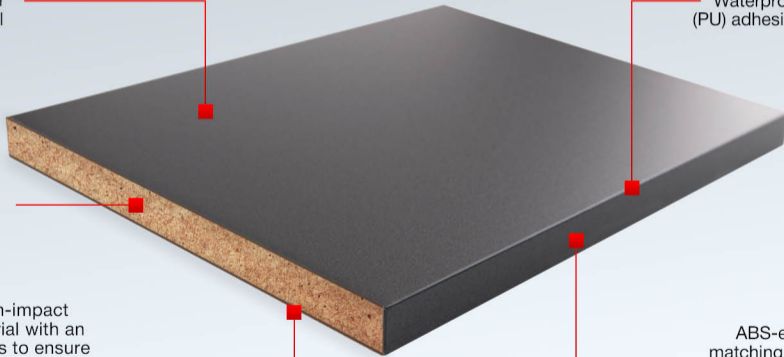

LuxeForm Acryl will give a zest to your interior and at once elevate its aesthetic aspirations.

ACRYLIC FRONTS STRUCTURE

High gloss or super matt Senosan acryl

Waterproof polyurethane (PU) adhesive that matches the front colour

Special-purpose medium density fiberboard (MDF)

Back coating: high-impact ABS/PMMA material with an optimum thickness to ensure product stability

ABS-edging, perfectly matching the main colour palette of the front