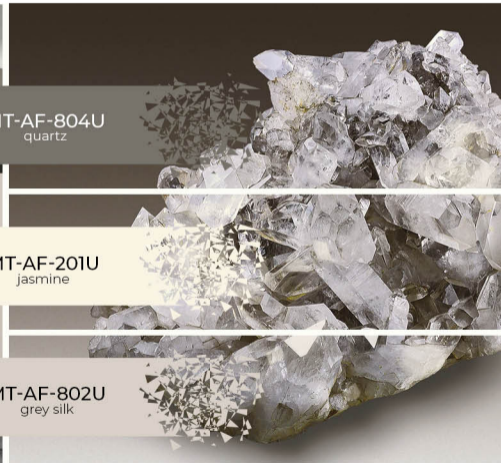

LUXEFORM Acryl

SUPER MATT (MT-AF)

MT-AF-804U
quartz

MT-AF-201U
jasmine

MT-AF-802U
grey silk

LUXEFORM Acryl

SUPER MATT (MT-AF)

MT-AF-502U
griggio modern