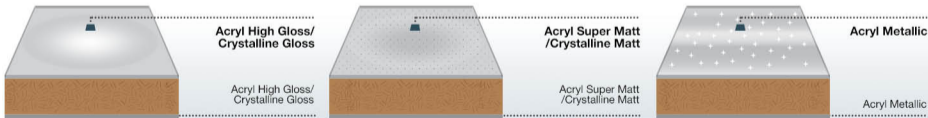

PANELS MANUFACTURING OPTIONS

*HS is a high-strength Acryl black- or white-colour back coating, depending on the top coating colour.

*HC is a high-strength Crystalline back coating that matches the top coating colour.