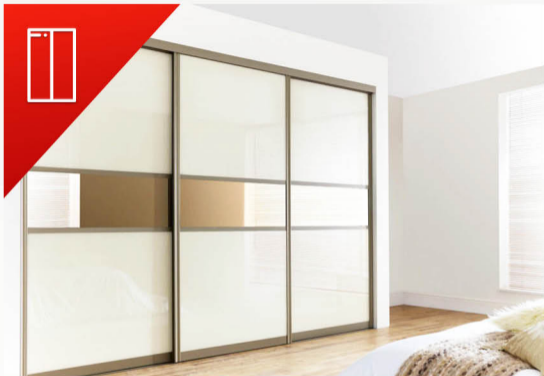

*HC is a high-strength Crystalline back coating that matches the top coating colour.

KITCHENS

COUNTERS

DESIGN IDEAS

BATHROOMS

SLIDING DOOR WARDROBES

HALLS, BEDROOMS, LIVING ROOMS

INTERIOR DOORS