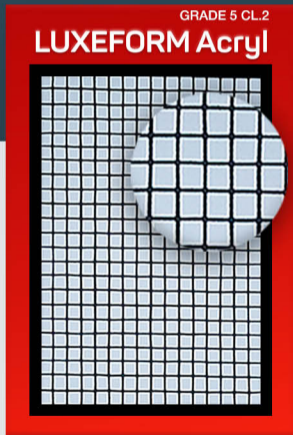

LUXEFORM ACRYL, AS COMPARED TO PRODUCTS BY OTHER MANUFACTURERS

EUROPEAN GLOSS QUALITY STANDARD EN 17214