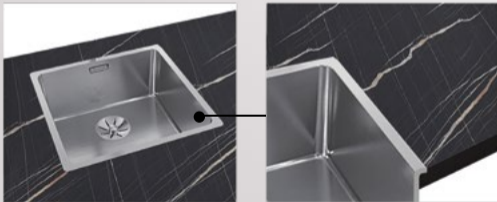

- MILLING A

- MILLING B

- MILLING C

- MILLING D

FACING

LUXEFORM Compact

MOUNTING OF KITCHEN SINKS AND WASHSTANDS
OF ALL TYPES

MANDATORY FACING

● FLUSH MOUNTING OF A KITCHEN SINK

● COUNTERTOP SINK MOUNTING

KITCHEN SINK MOUNTING

LUXEFORM Compact

COMPACT SHEET GUIDELINES

Do not place hot pots and pans on the worktop, as they may stain the surface. Use special hot pads.