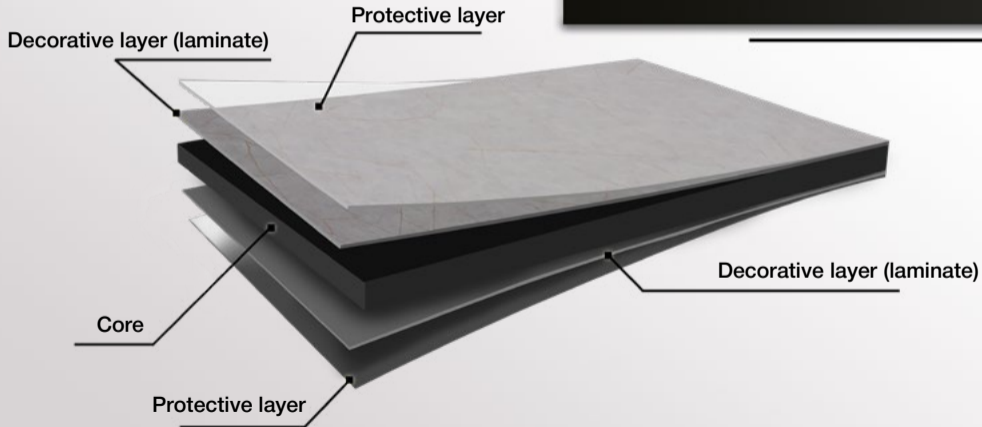

LUXEFORM Compact

STRUCTURE